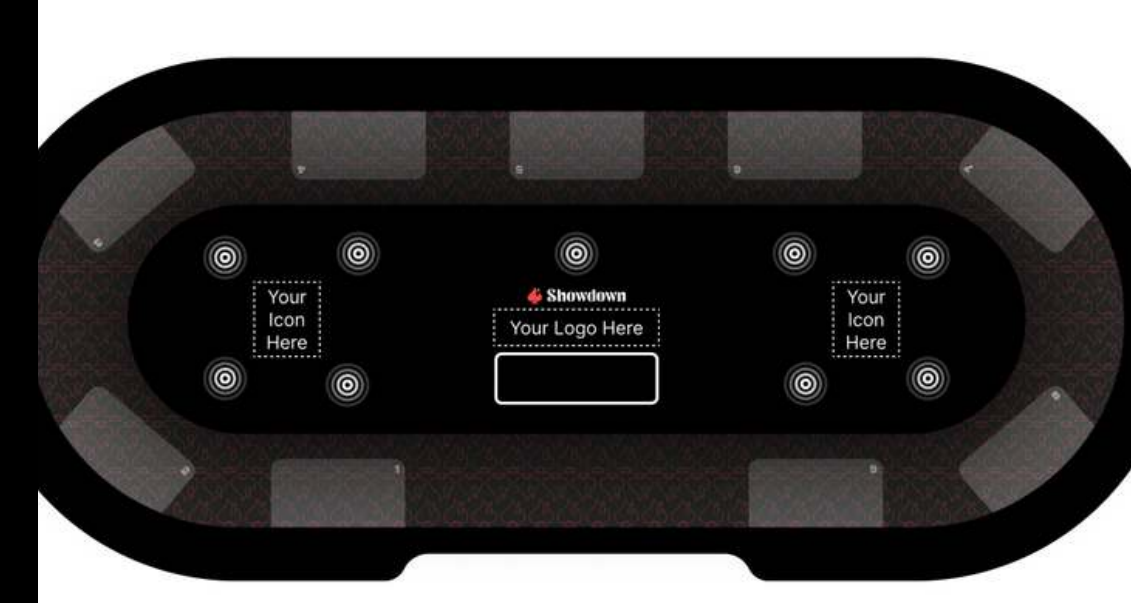

Event Customization

Personalize your event with curated enhancements that elevate both atmosphere and team engagement.

From Branded Tables with all eyes on your logo, to a tournament-style experience complete with a trophy presentation. Each curated enhancement helps create meaningful moments for all groups.

Our Events Team can guide you through all enhancement options that best fit your events goals.

Custom Branded Felts