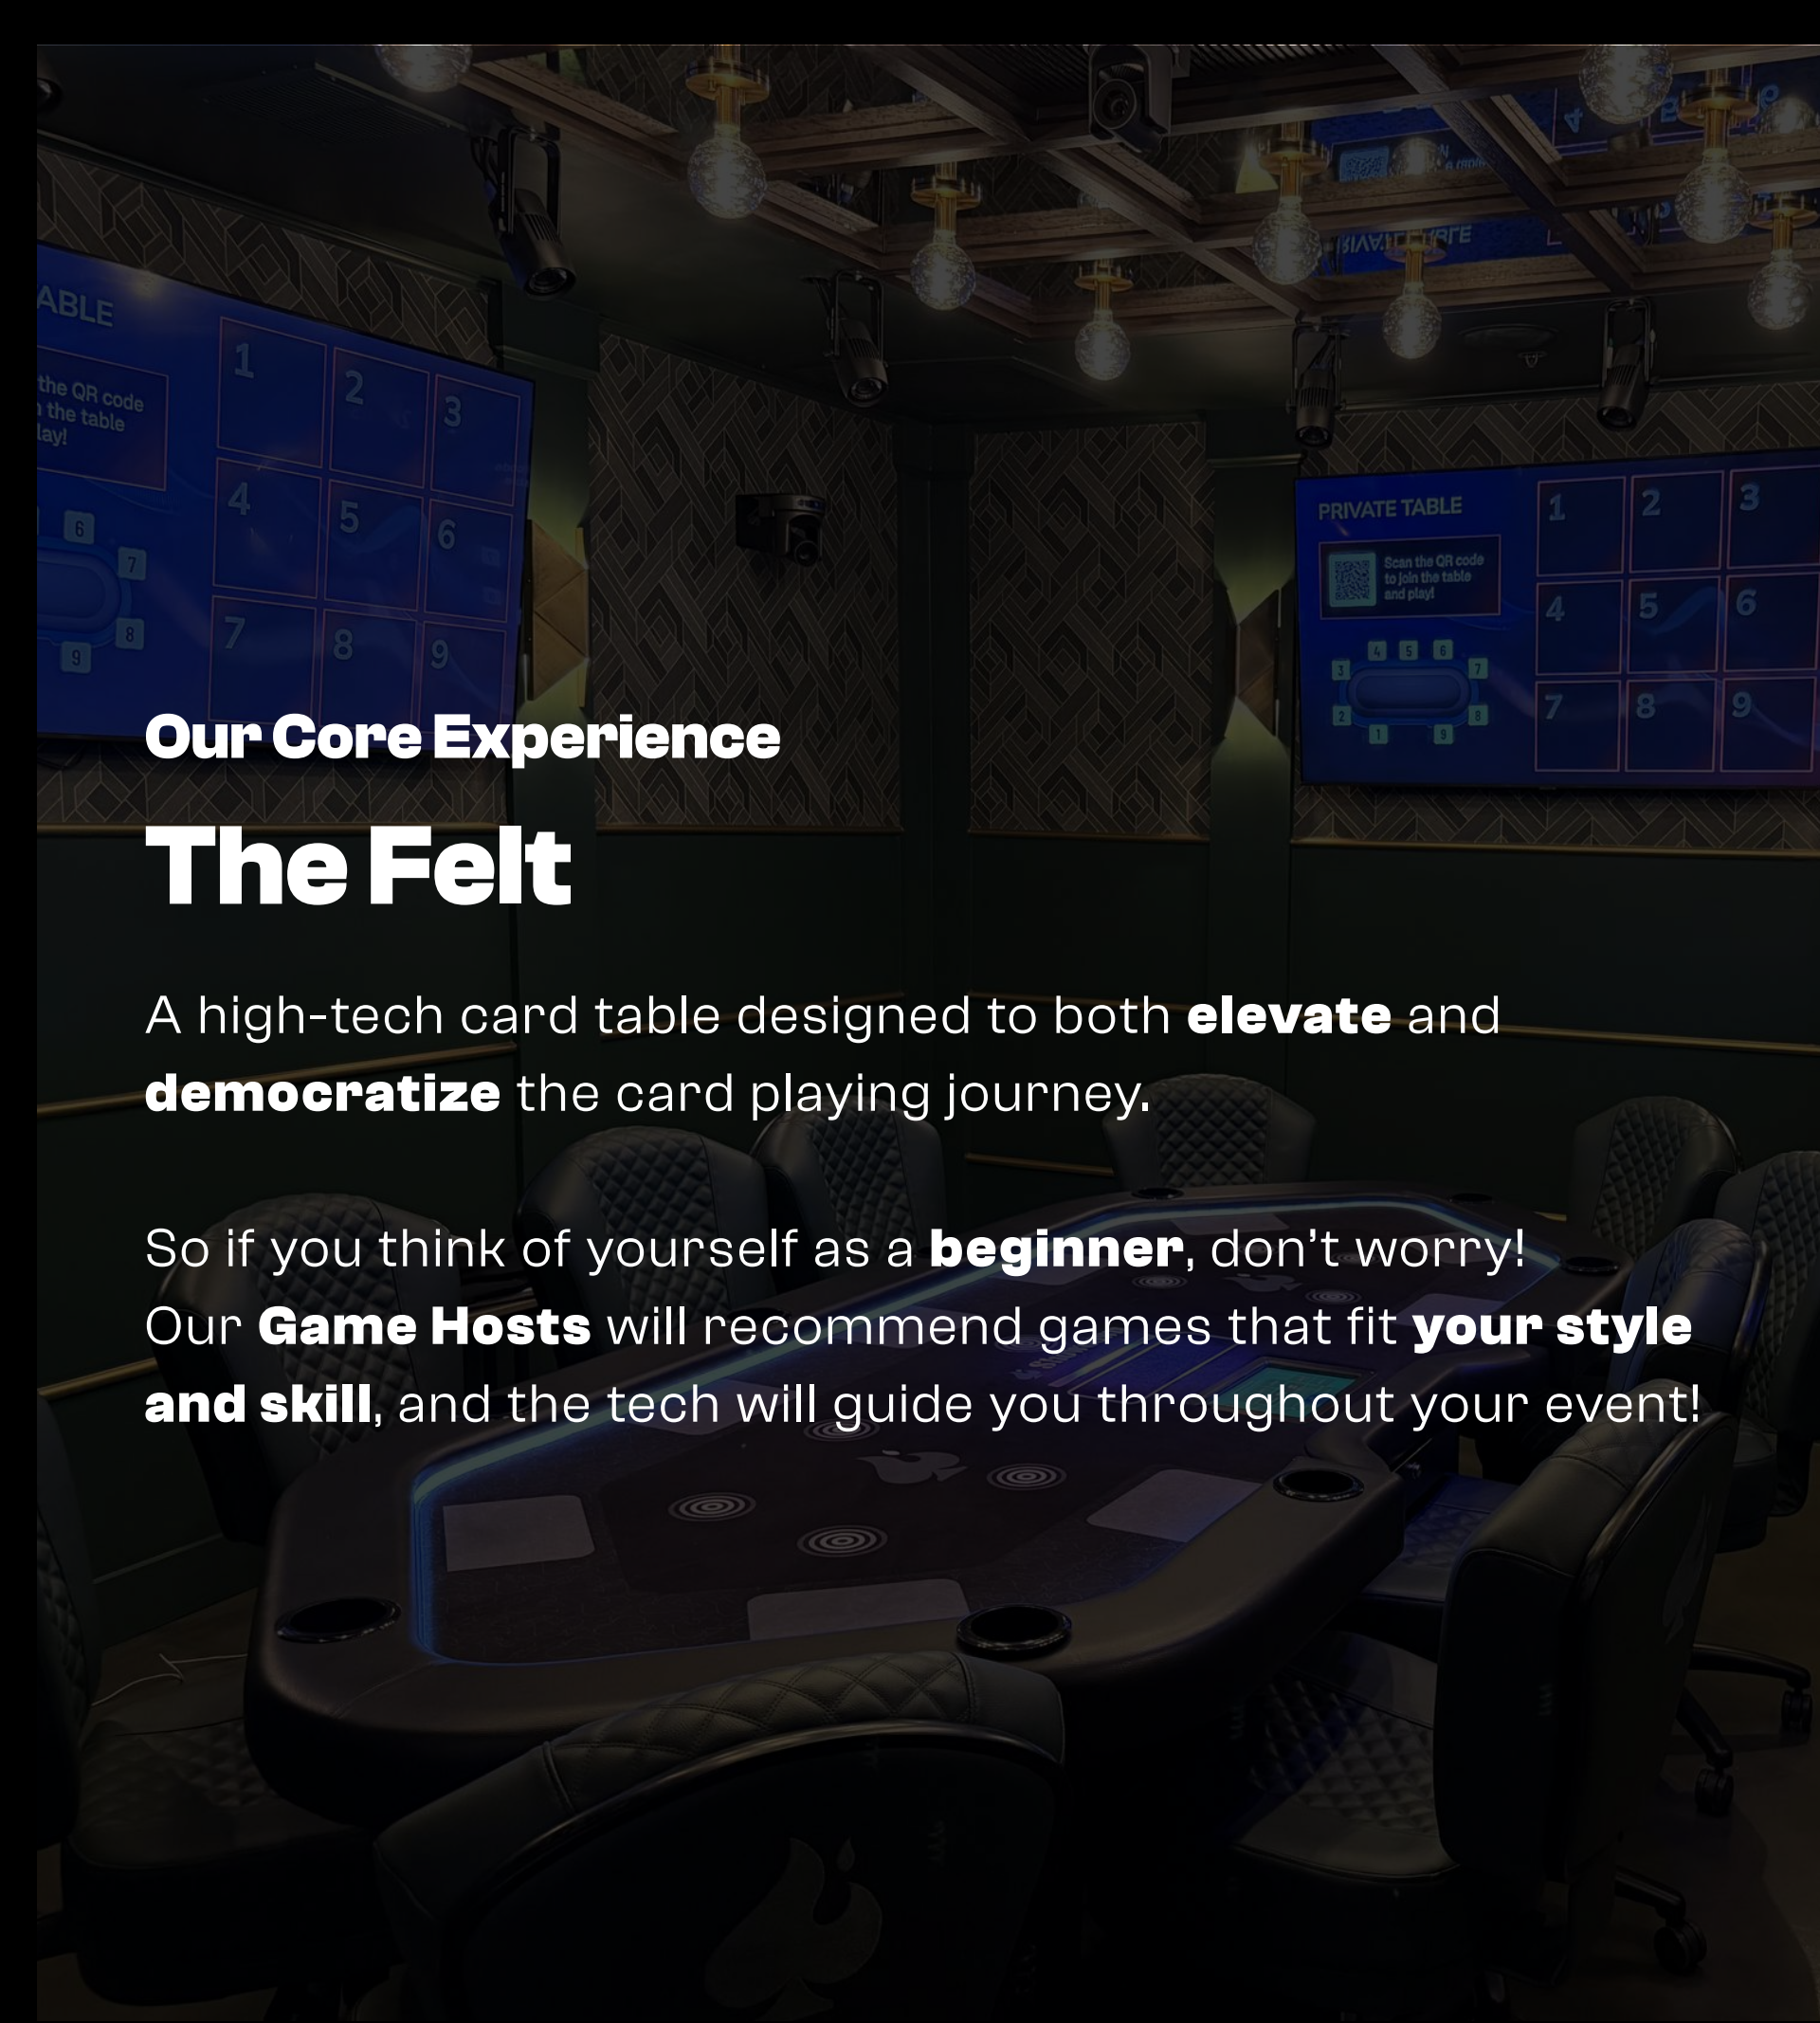

Showdown Events

SOCIAL CARD GAMES

UNIQUE EVENT SPACES

ELEVATED FOOD & DRINKS

WHAT IS **Showdown?**

Showdown Social is a groups-focused destination that combines host-led card games with food, drinks, and a lounge-style atmosphere. Showdown is perfect for Team Outings, Networking, Client Entertainment, and many other event styles. We've designed card games around socializing, strategy, and deception with a dedicated Game Host guiding your group at every high-tech table.

Our Core Experience

The Felt

A high-tech card table designed to both **elevate** and **democratize** the card playing journey.

So if you think of yourself as a **beginner**, don't worry! Our **Game Hosts** will recommend games that fit **your style and skill**, and the tech will guide you throughout your event!